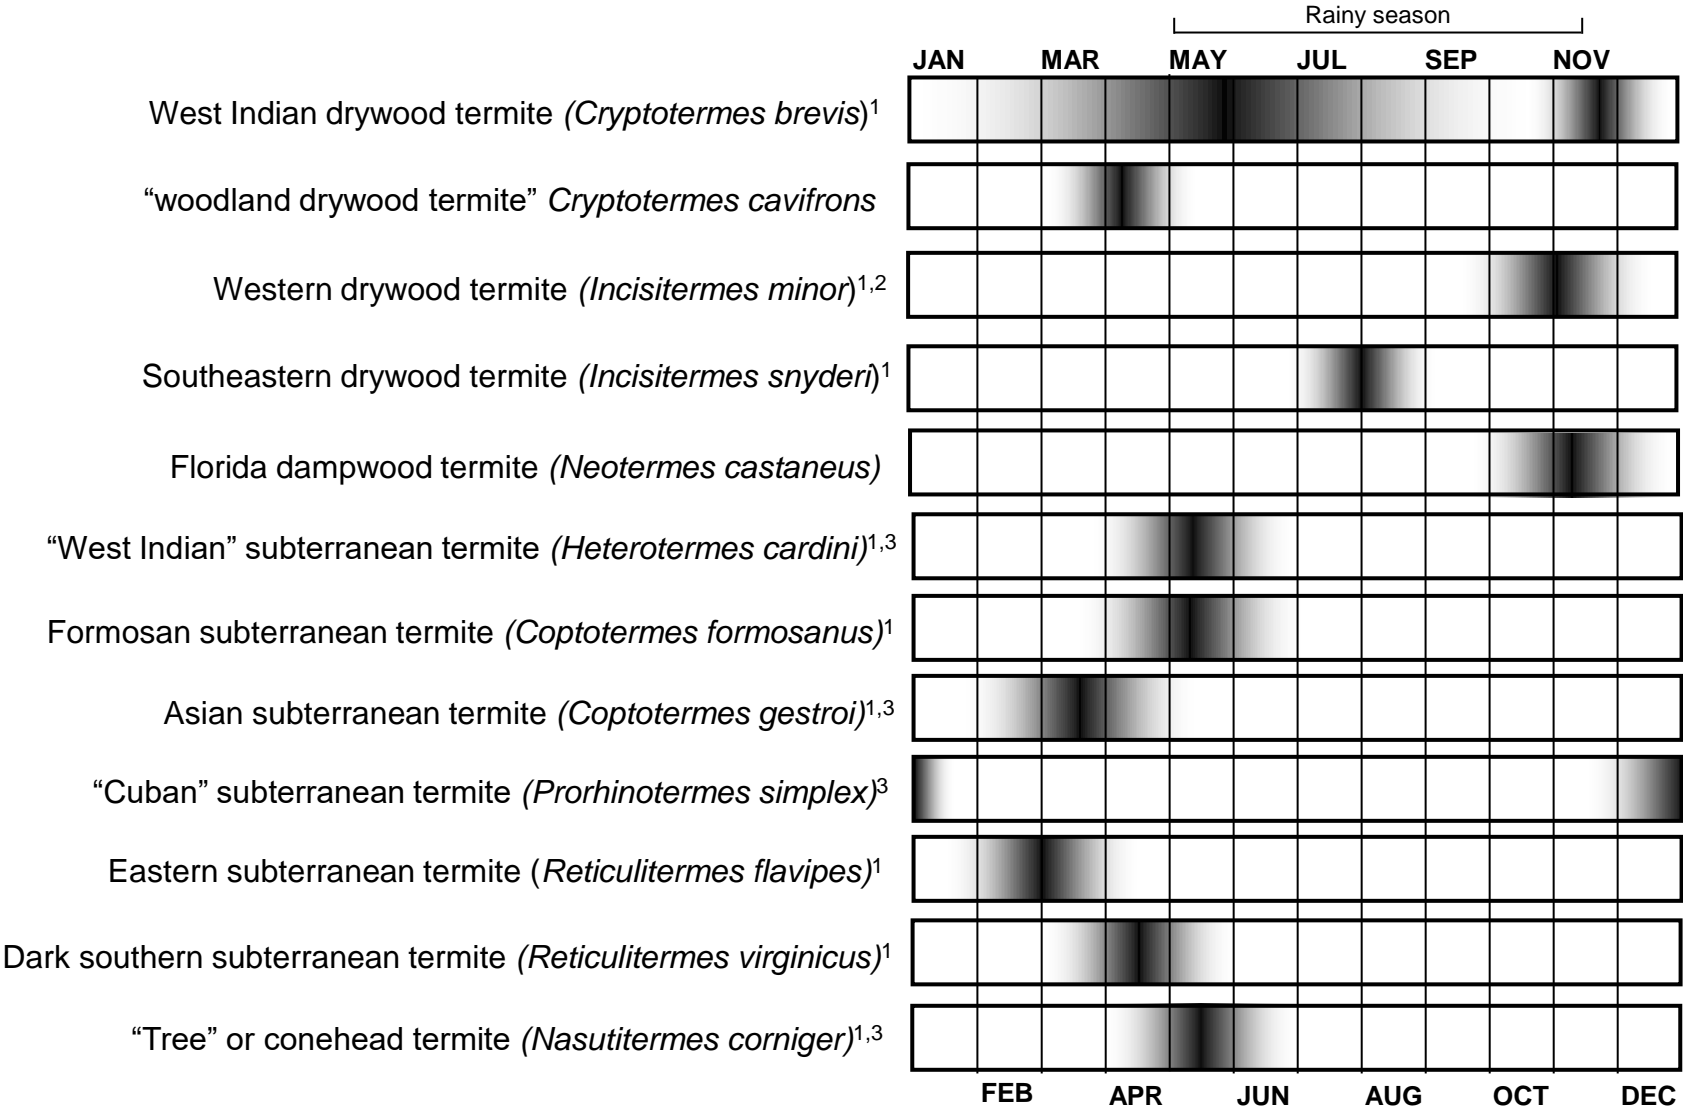

Flight Seasons of Termite Alates Found in Florida Structures

¹Structural pests ²Daytime flights ³South Florida only